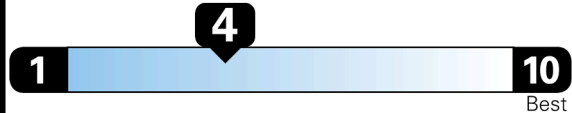

Fuel Economy & Greenhouse Gas Rating (tailpipe only)